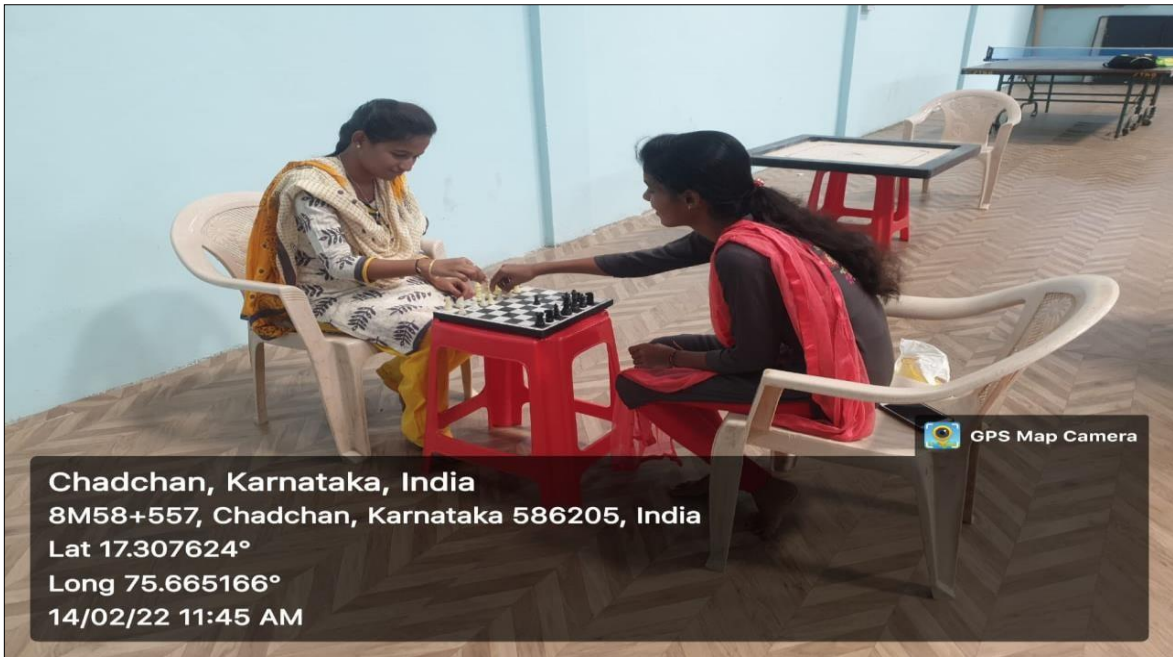

CHESS

CARROM

Principal
Shri Sangameshwar Arts & Comm. College
Chadchan-586205 Dist: Vijayapur