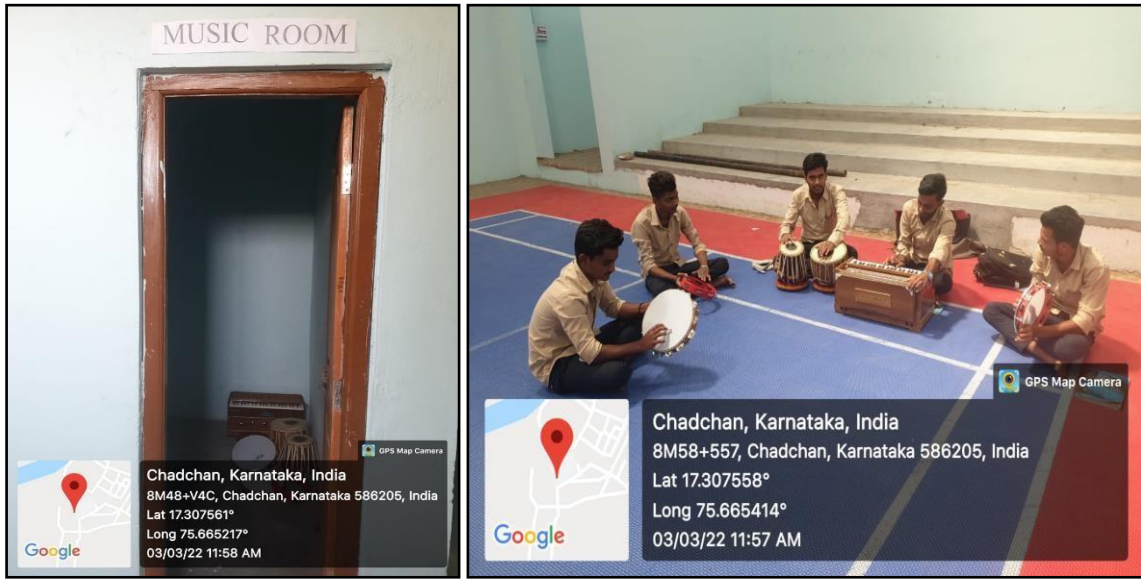

CULTURAL

DANCE COMPETITION

Principal
Shri Sangameshwar Arts & Comm. College
Chadchan-586205 Dist: Vijayapur